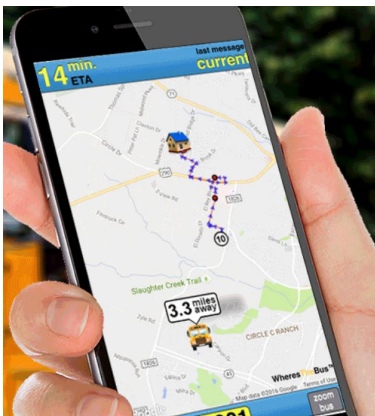

Where's the Bus

- Please ensure that your student is assigned on a bus before you create an account
- Parents must create an account or Sign In
- Please enter your students Name and ID Number
- Please download the Where's the Bus App